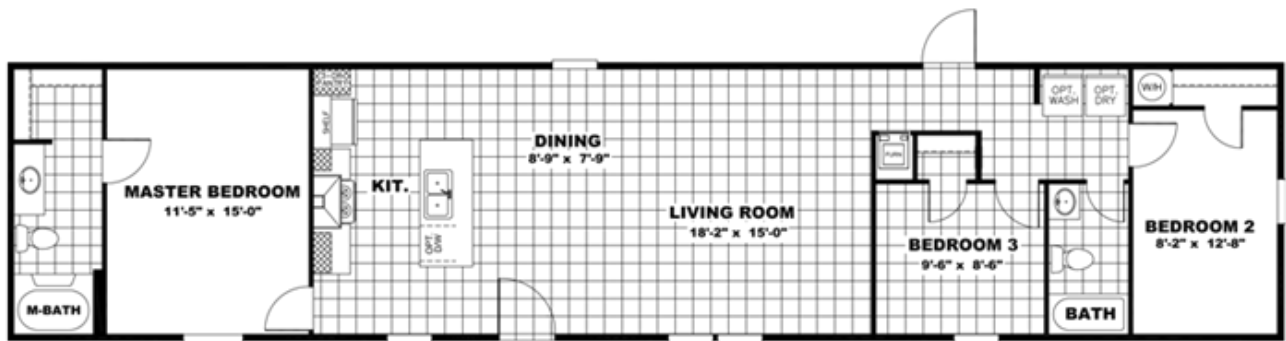

THE BREEZE

THE BREEZE

Model number: 29SSP16723AH

3 beds • 2 baths • 1152 sq.ft. • 16' width • 72' depth

Our home building facilities invest in continuous product and process improvements. Plans, dimensions, features, materials, specifications and availability are subject to change without notice or obligation. Renderings and floor plans are representative likenesses of our homes and may differ from the actual homes. We invite you to tour a Home Center near you and inspect the highest value in quality housing available or call (910) 641-0100 to speak with a Home Consultant. Copyright 2017, CMH. All rights reserved.